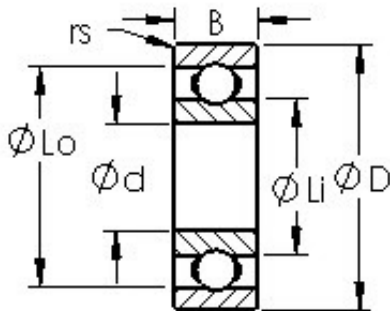

TRANSMISSIONS?BEARINGS EUROPE

AST SMR83 deep groove ball bearings

Bearing No. SMR83

Size	3x8x2.5 mm
Bore Diameter	3 mm
Outer Diameter	8 mm
Width	2,5 mm
Bearing Type	Open
Bore Dia (d)	3.0000
Outer Dia (D)	8.0000
Width (B)	2.5000
Radius (min) (rs)	0.150
Dynamic Load Rating (Cr)	336
Static Load Rating (Cor)	113
Max Speed (Grease) (X1000 RPM)	60
Max Speed (Oil) (X1000 RPM)	67
Max. Shaft Shoulder Dia. Inner (Li)	5.0
Min. Housing Shoulder Dia., Outer (Lo)	6.8
Ball Qty	7
Ball Dia (Dw)	1.2000
Weight (g)	0.51
Precision	A1
Standard Clearance	K25
Material	Martensitic Stainless Steel

SMR83 Bearing 2D drawings and 3D CAD models