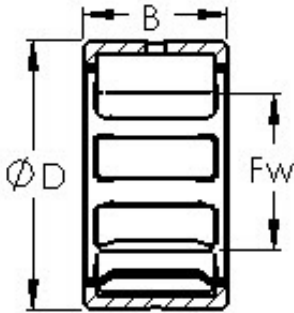

TRANSMISSIONS?BEARINGS EUROPE

AST NK60/25 needle roller bearings

Bearing No. NK60/25

Size	60x72x25 mm
Bore Diameter	60 mm
Outer Diameter	72 mm
Width	25 mm
Bearing Type	Single Row
Outer Dia (D)	72.0000
Width (B)	25.0000
Dynamic Load Rating (Cr)	42,000
Static Load Rating (Cor)	90,000
Max Speed (Oil) (X1000 RPM)	7,500
Shaft (Fw)	60.000
Weight (g)	185.00
Material	52100 Chrome steel, or equivalent

NK60/25 Bearing 2D drawings and 3D CAD models