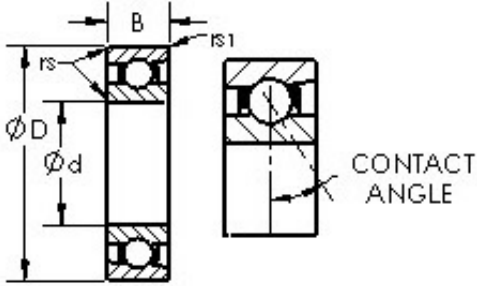

TRANSMISSIONS?BEARINGS EUROPE

AST 7936C angular contact ball bearings

Bearing No. 7936C

Size	180x280x46 mm
Bore Diameter	180 mm
Outer Diameter	280 mm
Width	46 mm
Bearing Type	15 deg contact angle
Bore Dia (d)	180.0000
Outer Dia (D)	280.0000
Width (B)	46.0000
Radius (min) (rs)	2.100
Dynamic Load Rating (Cr)	229,500
Static Load Rating (Cor)	352,100
Max Speed (Grease) (X1000 RPM)	5
Max Speed (Oil) (X1000 RPM)	7
Radius (min) (rs1)	1.100
Material	52100 Chrome steel (or equivalent)

7936C Bearing 2D drawings and 3D CAD models