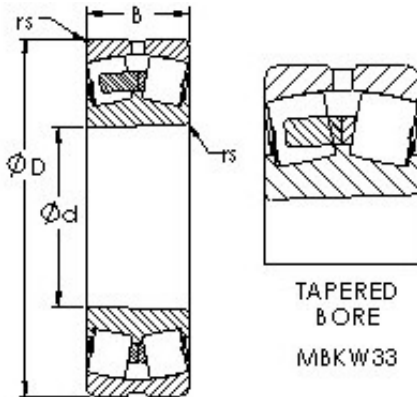

## AST 22313MBKW33 spherical roller bearings

Bearing No. 22313MBKW33

Size	65x140x48 mm
Bore Diameter	65 mm
Outer Diameter	140 mm
Width	48 mm
Bearing Type	tapered bore, lube groove & holes
Bore Dia (d)	65.0000
Outer Dia (D)	140.0000
Width (B)	48.0000
Radius (min) (rs)	2.100
Dynamic Load Rating (Cr)	280,000
Static Load Rating (Cor)	330,000
Max Speed (Grease) (X1000 RPM)	2
Max Speed (Oil) (X1000 RPM)	3
Weight (g)	3,700.00
Material	52100 Chrome steel, or equivalent

22313MBKW33 Bearing 2D drawings and 3D CAD models