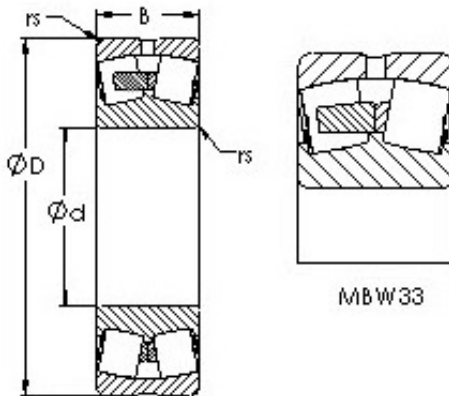

TRANSMISSIONS?BEARINGS EUROPE

AST 23332MBW33 spherical roller bearings

Bearing No. 23332MBW33

Size	160x340x136 mm
Bore Diameter	160 mm
Outer Diameter	340 mm
Width	136 mm
Bearing Type	straight bore, lube groove and holes
Bore Dia (d)	160.0000
Outer Dia (D)	340.0000
Width (B)	136.0000
Radius (min) (rs)	4.000
Dynamic Load Rating (Cr)	1,540,000
Static Load Rating (Cor)	2,200,000
Max Speed (Grease) (X000 RPM)	1
Max Speed (Oil) (X000 RPM)	1
Weight (g)	63,129.00
Material	52100 Chrome steel, or equivalent

23332MBW33 Bearing 2D drawings and 3D CAD models