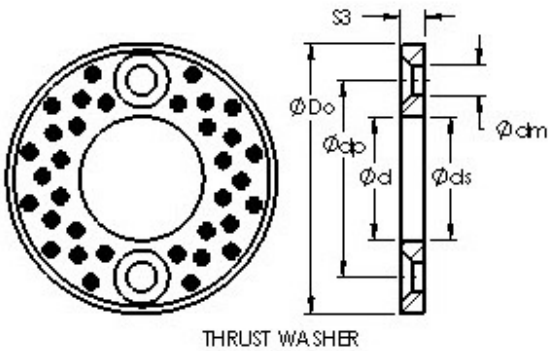

TRANSMISSIONS?BEARINGS EUROPE

AST AST650 WC75 plain bearings

Bearing No. AST650 WC75

Bore Diameter	75 mm
Outer Diameter	140 mm
Bearing Type	thrust washer
Shaft Dia., Nominal (d)	75.0000
Bearing Outside Diameter, Nominal (Do)	140.000
Washer Inside Diameter, Nominal (di)	75
Washer Outside Diameter, Nominal (Do)	140
Washer Thickness, Nominal (S3)	10
Washer Thickness Tolerance (S3 tol.) - +0 / -0.1	+0 / 0.1
Mounting Hole Dia. (dm)	9.000
Mounting Hole Pitch Dia. (dp)	110
Material	Cast bronze with solid lubricant inserts.

AST650 WC75 Bearing 2D drawings and 3D CAD models