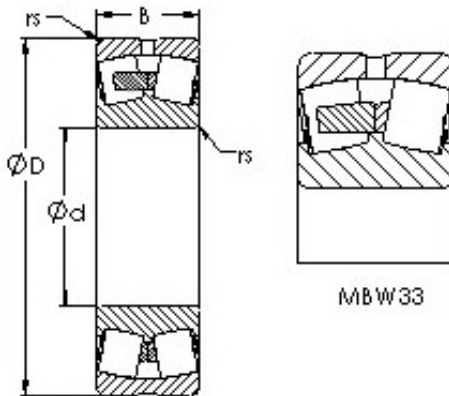

TRANSMISSIONS?BEARINGS EUROPE

AST 22334MBW33 spherical roller bearings

Bearing No. 22334MBW33

Size	170x360x120 mm
Bore Diameter	170 mm
Outer Diameter	360 mm
Width	120 mm
Bearing Type	straight bore, lube groove and holes
Bore Dia (d)	170.0000
Outer Dia (D)	360.0000
Width (B)	120.0000
Radius (min) (rs)	4.000
Dynamic Load Rating (Cr)	1,690,000
Static Load Rating (Cor)	2,380,000
Max Speed (Grease) (X000 RPM)	1
Max Speed (Oil) (X000 RPM)	1
Weight (g)	58,410.00
Material	52100 Chrome steel, or equivalent

22334MBW33 Bearing 2D drawings and 3D CAD models