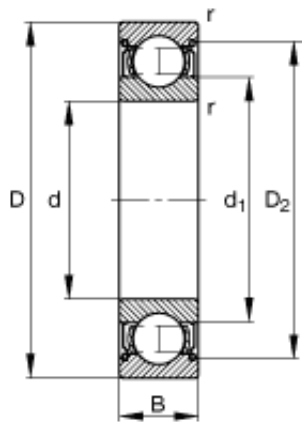

TRANSMISSIONS?BEARINGS EUROPE

FAG 6215-2Z deep groove ball bearings

Bearing No. 6215-2Z

Size	75x130x25 mm
Bore Diameter	75 mm
Outer Diameter	130 mm
Width	25 mm
d	75 mm
D	130 mm
B	25 mm
D ₂	115,5 mm
D _{a max}	121 mm
d ₁	92,1 mm
d _{a min}	84 mm
r _{a max}	1,5 mm
r _{min}	1,5 mm
m	1,21 kg / Weight
C _r	70000 N / Dynamic load rating (radial)
C _{0r}	49000 N / Static load rating (radial)
n _G	6000 1/min / Limiting speed
n _B	5900 1/min / Reference speed
C _{ur}	3250 N / Fatigue limit load, radial

6215-2Z Bearing 2D drawings and 3D CAD models