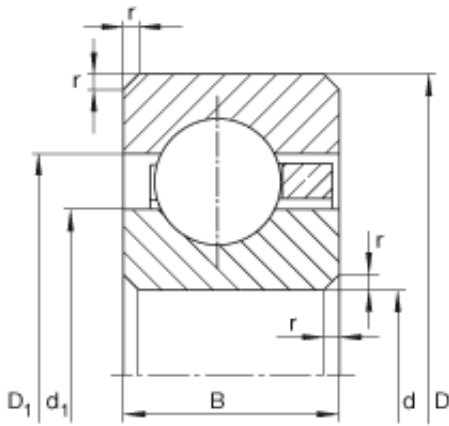

TRANSMISSIONS?BEARINGS EUROPE

INA CSCB040 deep groove ball bearings

Bearing No. CSCB040

CSCB040 Bearing 2D drawings and 3D CAD models

Size	101.6x117.475x7.938 mm
Bore Diameter	101,6 mm
Outer Diameter	117,475 mm
Width	7,938 mm
d	101,6 mm
d	4 inch
D	117,475 mm
B	7,938 mm
D ₁	111,6 mm
d ₁	107,5 mm
r _{min}	1 mm
m	0,13 kg / Weight
C _r	6100 N / Dynamic load rating (radial)
C _{0r}	6900 N / Static load rating (radial)