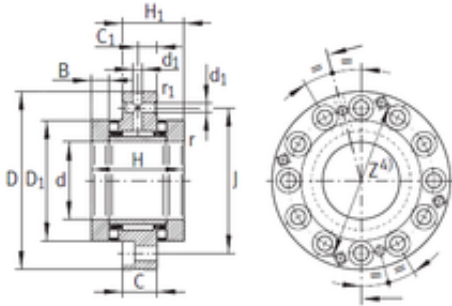

TRANSMISSIONS?BEARINGS EUROPE

INA ZARF70160-TV complex bearings

Bearing No. ZARF70160-TV

ZARF70160-TV Bearing 2D drawings and 3D CAD models

Size	70x160x22.5 mm
Bore Diameter	70 mm
Outer Diameter	160 mm
Width	22,5 mm
d	70 mm
D	160 mm
C	22,5 mm
H	82 mm
d1	6 mm
r min.	0,3 mm
r1 min.	0,6 mm
B	17,5 mm
C1	12,5 mm
D1	115 mm
H1	51 mm
J	133 mm
da min.	100 mm
Da max.	116 mm
Weight	5,2 Kg
Dynamic load rating radial (C)	56 kN
Dynamic load rating axial (C)	201 kN
Static load rating radial (C0)	119 kN
Static load rating axial (C0)	630 kN
(Grease) Lubrication Speed	800 r/min
Category	Ball Bearings

TRANSMISSIONS?BEARINGS EUROPE

Inventory	0.0
Manufacturer Name	SCHAEFFLER GROUP
Minimum Buy Quantity	N/A
Weight / Kilogram	6.227
EAN	4012802284218
Product Group	B00234