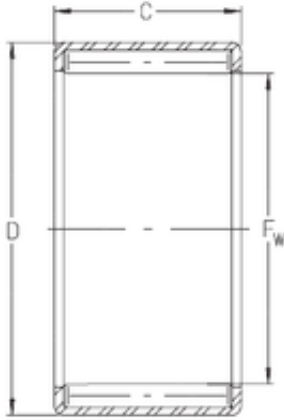

## INA SN116 needle roller bearings

Bearing No. SN116

Size	17.462x22.225x9.525 mm
Bore Diameter	17,462 mm
Outer Diameter	22,225 mm
Width	9,525 mm
Fw	17,462 mm
D	22,225 mm
C	9,525 mm
Weight	0,009 Kg
Basic dynamic load rating (C)	9,3 kN
Basic static load rating (C0)	17,1 kN