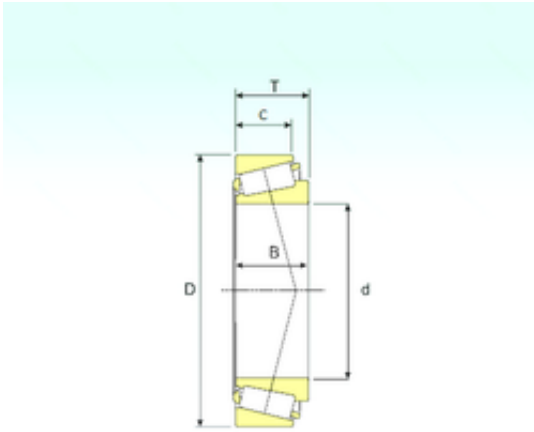

TRANSMISSIONS?BEARINGS EUROPE

ISB L570649/L570610 tapered roller bearings

Bearing No. L570649/L570610

Size	457.2x573.088x74.612 mm
Bore Diameter	457,2 mm
Outer Diameter	573,088 mm
Width	74,612 mm
d	457,2 mm
D	573,088 mm
T	74,612 mm
B	74,612 mm
C	57,15 mm
Weight	43,8 Kg
Basic dynamic load rating (C)	1100 kN
Basic static load rating (C0)	2980 kN
(Grease) Lubrication Speed	480 r/min

L570649/L570610 Bearing 2D drawings and 3D CAD models