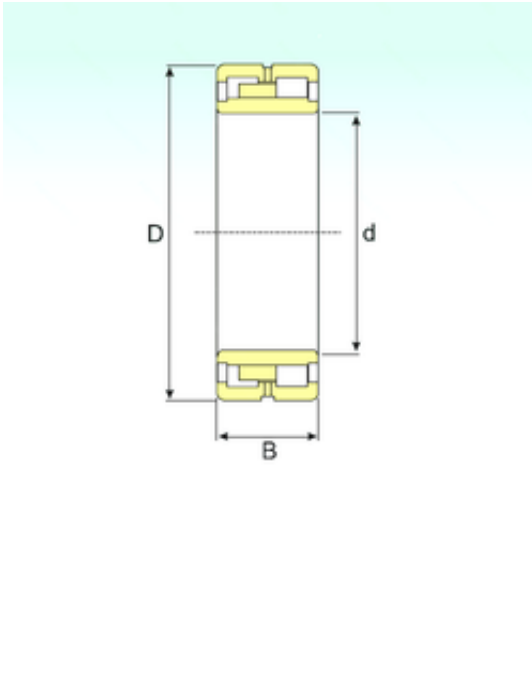

# TRANSMISSIONS?BEARINGS EUROPE

NNU 4192 M Bearing 2D drawings and 3D CAD models

## ISB NNU 4192 M cylindrical roller bearings

Bearing No. NNU 4192 M

Size	460x760x300 mm
Bore Diameter	460 mm
Outer Diameter	760 mm
Width	300 mm
d	460 mm
D	760 mm
B	300 mm
C	300 mm
Weight	535 Kg
Basic dynamic load rating (C)	6311,2 kN
Basic static load rating (C0)	12642 kN
(Grease) Lubrication Speed	765 r/min