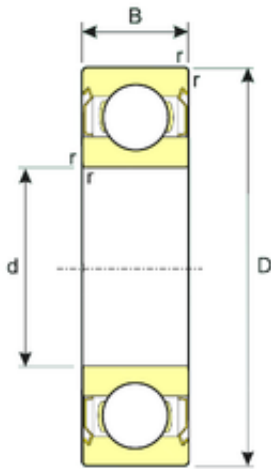

## ISB SS 619/5-ZZ deep groove ball bearings

Bearing No. SS 619/5-ZZ

Size	5x13x4 mm
Bore Diameter	5 mm
Outer Diameter	13 mm
Width	4 mm
d	5 mm
D	13 mm
B	4 mm
C	4 mm
Weight	0,0025 Kg
Basic dynamic load rating (C)	0,726 kN
Basic static load rating (C0)	0,319 kN

SS 619/5-ZZ Bearing 2D drawings and 3D CAD models