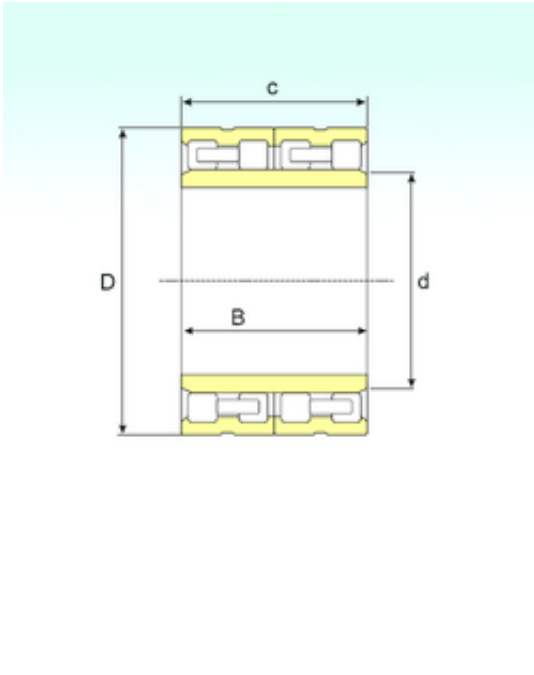

## ISB FC 80110300 cylindrical roller bearings

Bearing No. FC 80110300

Size	400x550x300 mm
Bore Diameter	400 mm
Outer Diameter	550 mm
Width	300 mm
d	400 mm
D	550 mm
B	300 mm
C	300 mm
Weight	223 Kg
Basic dynamic load rating (C)	4460 kN

FC 80110300 Bearing 2D drawings and 3D CAD models