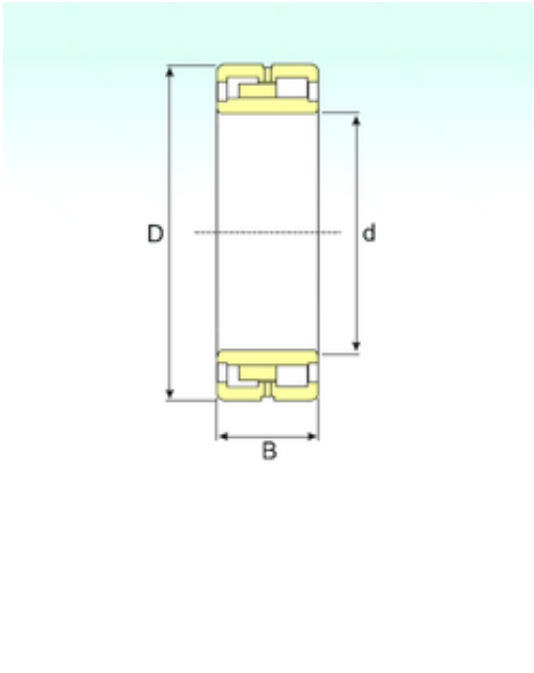

TRANSMISSIONS?BEARINGS EUROPE

NN 49/1320 W33 Bearing 2D drawings and 3D CAD models

ISB NN 49/1320 W33 cylindrical roller bearings

Bearing No. NN 49/1320 W33

Size	1320x1720x400 mm
Bore Diameter	1320 mm
Outer Diameter	1720 mm
Width	400 mm
d	1320 mm
D	1720 mm
B	400 mm
C	400 mm
Weight	3060 Kg
Basic dynamic load rating (C)	13524 kN
Basic static load rating (C0)	41650 kN
(Grease) Lubrication Speed	252 r/min