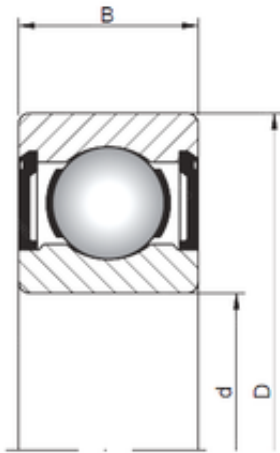

## ISO 619/2 ZZ deep groove ball bearings

Bearing No. 619/2 ZZ

Size	2x6x3 mm
Bore Diameter	2 mm
Outer Diameter	6 mm
Width	3 mm
d	2 mm
D	6 mm
B	3 mm
C	3 mm

619/2 ZZ Bearing 2D drawings and 3D CAD models