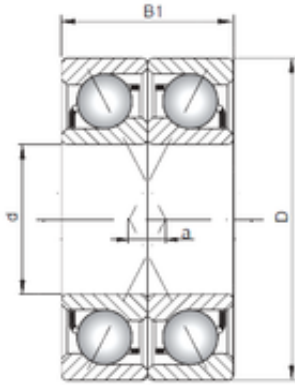

TRANSMISSIONS? BEARINGS EUROPE

ISO 7236 CDF angular contact ball bearings

Bearing No. 7236 CDF

Size	180x320x104 mm
Bore Diameter	180 mm
Outer Diameter	320 mm
Width	104 mm
d	180 mm
D	320 mm
B1	104 mm
Angle ()	15 °
a	15 mm

7236 CDF Bearing 2D drawings and 3D CAD models