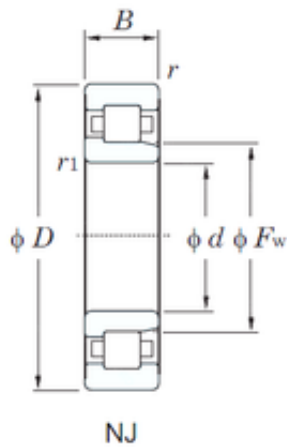

TRANSMISSIONS? BEARINGS EUROPE

KOYO NJ2332 cylindrical roller bearings

Bearing No. NJ2332

Size	160x340x114 mm
Bore Diameter	160 mm
Outer Diameter	340 mm
Width	114 mm
d	160 mm
Fw	208 mm
D	340 mm
B	114 mm
C	114 mm
r min.	4 mm
r1 min.	4 mm
Weight	53.1 Kg
Basic dynamic load rating (C)	1070 kN
Basic static load rating (C0)	1520 kN
(Grease) Lubrication Speed	1400 r/min
Bearing No.	NJ2332
r(min)	4
r1(min)	4
Cr	1340
C0r	1520
Cu	178
Grease lub.	1400
Oil lub.	2200
Ew	-
d1	-
B1	-

NJ2332 Bearing 2D drawings and 3D CAD models

TRANSMISSIONS?BEARINGS EUROPE

B2	-
da(min)	-
db(min)	176
db(max)	200
dc(min)	-
dd(min)	-
Da(max)	324
Db(max)	-
Db(min)	-
ra(max)	3
rb(max)	3
(Refer.)Mass(kg)	53.7