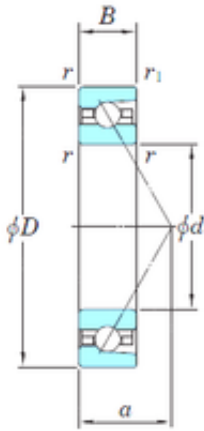

TRANSMISSIONS? BEARINGS EUROPE

KOYO HAR915 angular contact ball bearings

Bearing No. HAR915

Size	75x105x16 mm
Bore Diameter	75 mm
Outer Diameter	105 mm
Width	16 mm
d	75 mm
D	105 mm
B	16 mm
C	16 mm
Angle (°)	30 °
a	34 mm
r min.	1 mm
r1 min.	0,6 mm
Weight	0,37 Kg
Basic dynamic load rating (C)	12 kN
Basic static load rating (C0)	10,1 kN
(Grease) Lubrication Speed	8 300 r/min

HAR915 Bearing 2D drawings and 3D CAD models