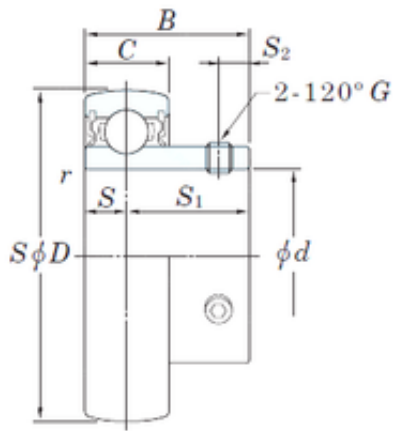

TRANSMISSIONS?BEARINGS EUROPE

KOYO SU001 deep groove ball bearings

Bearing No. SU001

Size	12x28x15 mm
Bore Diameter	12 mm
Outer Diameter	28 mm
Width	15 mm
d	12 mm
D	28 mm
B	15 mm
C	8 mm
S1	10 mm
r min.	0,3 mm
S	5 mm
S2	3 mm
Thread (G)	M3 × 0,35
Weight	0,026 Kg
Basic dynamic load rating (C)	5,1 kN
Basic static load rating (C0)	2,4 kN

SU001 Bearing 2D drawings and 3D CAD models