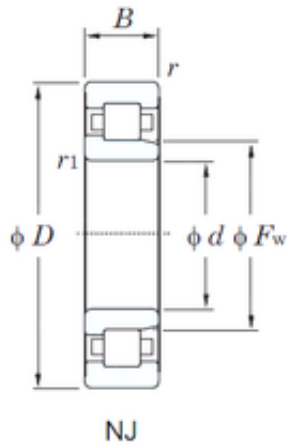

## KOYO NJ2220 cylindrical roller bearings

Bearing No. NJ2220

Size	100x180x46 mm
Bore Diameter	100 mm
Outer Diameter	180 mm
Width	46 mm
d	100 mm
Fw	120 mm
D	180 mm
B	46 mm
C	46 mm
r min.	2.1 mm
r1 min.	2.1 mm
Weight	4.67 Kg
Basic dynamic load rating (C)	259 kN
Basic static load rating (C0)	338 kN
(Grease) Lubrication Speed	3100 r/min
Bearing No.	NJ2220
r(min)	2.1
r1(min)	2.1
Cr	322
C0r	338
Cu	47.3
Grease lub.	3100
Oil lub.	4200
Ew	-
d1	-
B1	-

NJ2220 Bearing 2D drawings and 3D CAD models