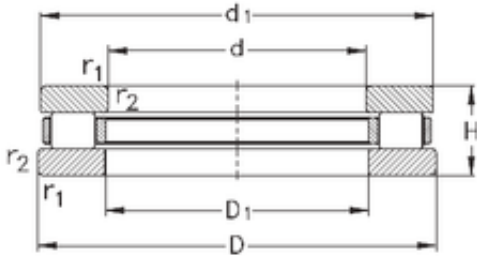

TRANSMISSIONS?BEARINGS EUROPE

NKE 81216-TVPB thrust roller bearings

Bearing No. 81216-TVPB

Size	80x115x28 mm
Bore Diameter	80 mm
Outer Diameter	115 mm
Width	28 mm
d	80 mm
D	115 mm
H	28 mm
d1	115 mm
r1 min.	1 mm
r2 min.	1 mm
D1	82 mm
Weight	1,02 Kg
Basic dynamic load rating (C)	133 kN
Basic static load rating (C0)	479 kN

81216-TVPB Bearing 2D drawings and 3D CAD models